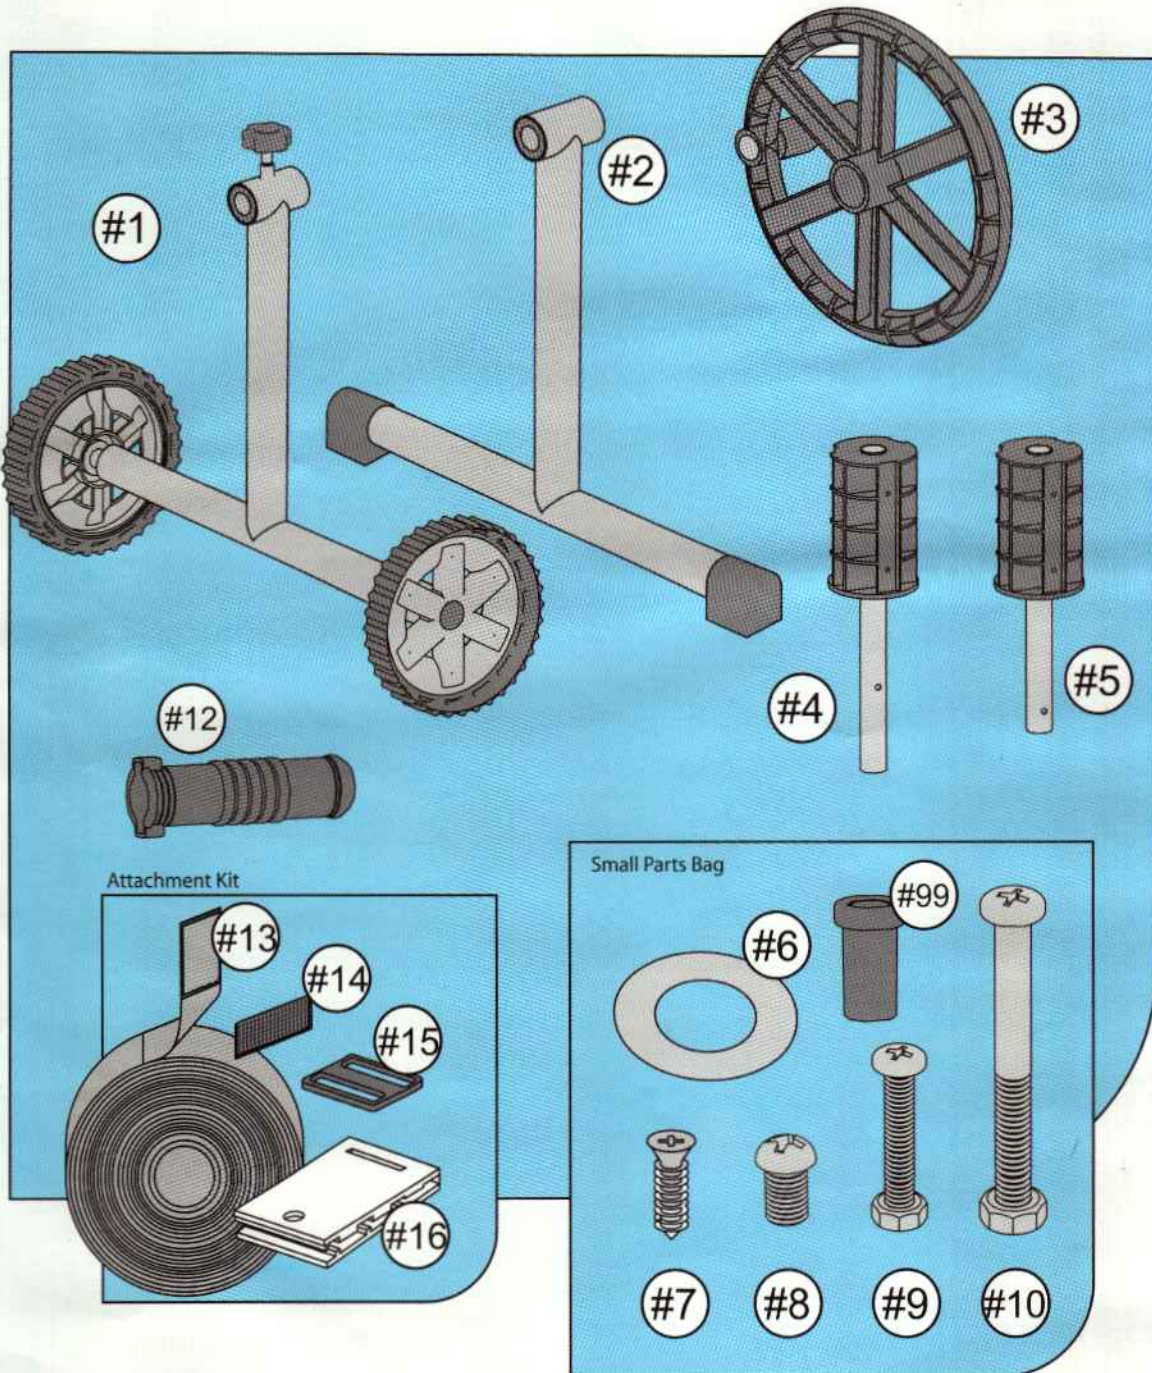

Inground Pool Cover Reel

1

Ref	Qty
#1	1
#2	1
#3	1
#4	1
#5	1
#6	1
#7	4
#8	6
#9	1
#10	1
#12	1
#13	8
#14	8
#15	8
#16	8
#99	1

2

3

4

5

6

7

8

9

10a

10b